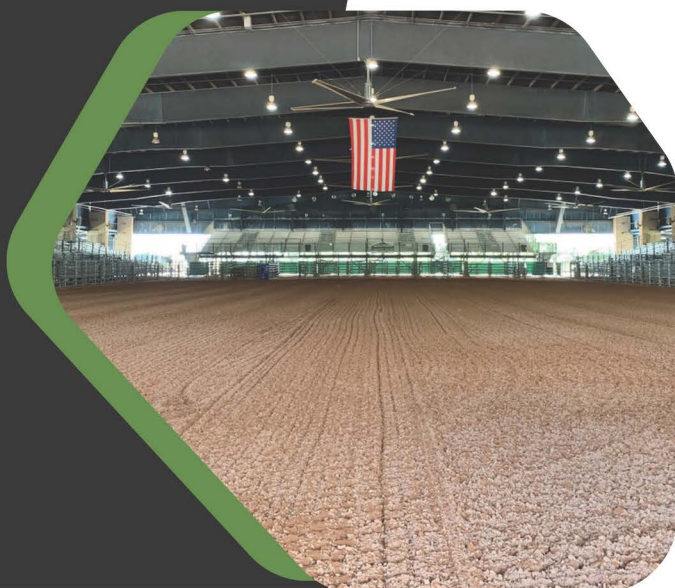

## ARENA A

Arena A is a covered, open air facility and is fully lighted to accommodate day or night events. It is equipped with RiteHite fans, livestock pens, roping boxes, and bucking chutes for rough stock. The grandstands can hold up to 4,000 people and are handicap accessible.

## ARENA B & C

Arenas B & C are our outdoor warm-up arenas which we include in our weekend event rate. Arena B is an 80/20 clay and sand mixture, and is great for speed events or jump courses. While Arena C includes sand footing and is primarily used for slow work and reining.

## FACILITY GROUNDS

Along with our versatile arenas, we are able to host various events on our 190-acre facility grounds such as hunter-jumper courses. Within the acreage, we also have wooded riding trails for our visitors and community members' enjoyment.